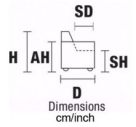

ARTÙ

ARTÙ

**AB** Altezza Braccio | **A** Altezza | **A** Altezza Seduta | **AM** Altezza Massima | **P** Profondità | **P** Profondità Seduta | **PM** Profondità Massima | **L** Larghezza  
**AH** Arm Height | **H** Height | **SH** Seat Height | **MH** Maximum Height | **D** Deep | **SD** Seat Depth | **MD** Maximum Deep | **W** Width

**VERSION MAXI: ALL ITEMS OF SECTIONS MAXI HAVE THE SAME SEAT WIDTH**

W 310/122" D 105/41.3" H 88/34.6" AH 58/22.8" SH 46/18.1" SD 57/22.4"	W 277/109.1" D 105/41.3" H 88/34.6" AH 58/22.8" SH 46/18.1" SD 57/22.4"	W 277/109.1" D 105/41.3" H 88/34.6" AH 58/22.8" SH 46/18.1" SD 57/22.4"	W 228/89.8" D 105/41.3" H 88/34.6" AH 58/22.8" SH 46/18.1" SD 57/22.4"	W 198/78" D 105/41.3" H 88/34.6" AH 58/22.8" SH 46/18.1" SD 57/22.4"	W 198/78" D 105/41.3" H 88/34.6" AH 58/22.8" SH 46/18.1" SD 57/22.4"	W 114/44.9" D 105/41.3" H 88/34.6" AH 58/22.8" SH 46/18.1" SD 57/22.4"	W 82/32.3" D 105/41.3" H 88/34.6" AH 58/22.8" SH 46/18.1" SD 57/22.4"	W 114/44.9" D 105/41.3" H 88/34.6" AH 58/22.8" SH 46/18.1" SD 57/22.4"
V342	V349	V350	V314	V316	V317	V116	V131	V117
3 SEATER MAXI EXTRA	LHF 3 SEATER MAXI EXTRA	RHF 3 SEATER MAXI EXTRA	3 SEATER MAXI	3 SEATER MAXI LHF	3 SEATER MAXI RHF	LHF ARMCHAIR MAXI	ARMLESS MAXI	RHF ARMCHAIR MAXI