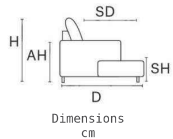

SOAVE

SOAVE

SOAVE

Dimensions
cm

D 100 | H 82 | AH 59 | SH 45 | SD 60

TECHNICAL DESCRIPTION

THICK STITCH: AVAILABLE
 STRUCTURE: HARDWOOD FRAME FOR EXTRA STRENGTH
 SEAT/BACK SUSPENSION: REINFORCED ELASTIC WEBBING
 SEAT CUSHIONS: HIGH DENSITY ECOLOGIC OPEN CELL POLYURETHANE FOAM AND MEMORY FOAM COVERED WITH A LAYER OF DACRON WADDING
 REMOVABILITY: BACK CUSHION

W 111
D 111
V400 CORNER

W 143
V112 LHF CHAIR MERIDIAN

W 143
V113 RHF CHAIR MERIDIAN

W 200
D 144
V266 LHF ANGLED SOFA

SOAVE

Dimensions
cm

D 100 | **H 82** | **AH 59** | **SH 45** | **SD 60**

W 200
D 144