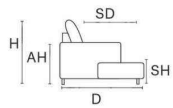

W 156
V216 LHF 2 SEATER MAXI

W 156
V217 RHF 2 SEATER MAXI

JOLLY (CAN BE COMBINED WITH ALL THE VERSION GROUP)

W 105
V100 ARMCHAIR

W 80
V103 ARMLESS CHAIR

W 254
D 112
V406 LHF CORNER CHAIR MERIDIAN

W 254
D 112
V407 RHF CORNER CHAIR MERIDIAN

W 111
D 111
V400 CORNER

W 143
V112 LHF CHAIR MERIDIAN

W 143
V113 RHF CHAIR MERIDIAN

W 200
D 144
V266 LHF ANGLED SOFA

SOAVE

Dimensions
cm

D 100 | **H 82** | **AH 59** | **SH 45** | **SD 60**

W 200
D 144