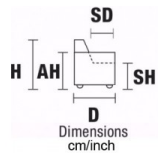

SANREMO

SANREMO

	AB Altezza Braccio	A Altezza	A Altezza Seduta	AM Altezza Massima	P Profondità	P Profondità Seduta	PM Profondità Massima	L Larghezza
	AH Arm Height	H Height	SH Seat Height	MH Maximum Height	D Deep	SD Seat Depth	MD Maximum Deep	W Width

W 206/81"
D 102/40"
H 83/33" AH 56/22"
SH 45/18" SD 56/22"

W 186/73"
D 102/40"
H 83/33" AH 56/22"
SH 45/18" SD 56/22"

W 166/65"
D 102/40"
H 83/33" AH 56/22"
SH 45/18" SD 56/22"

W 86/39"
D 102/40"
H 83/32.7" AH 56/22"
SH 45/17.7" SD 56/22"

W 194/76"
D 102/40"
H 83/33" AH 56/22"
SH 45/18" SD 56/22"

W 194/76"
D 102/40"
H 83/33" AH 56/22"
SH 45/18" SD 56/22"

W 174/68"
D 102/40"
H 83/33" AH 56/22"
SH 45/18" SD 56/22"

W 174/68"
D 102/40"
H 83/33" AH 56/22"
SH 45/18" SD 56/22"

W 154/60"
D 102/40"
H 83/33" AH 56/22"
SH 45/18" SD 56/22"

W 103/40"
D 167/66"
H 83/33" AH 56/22"
SH 45/18" SD 56/22"

W 103/40"
D 167/66"
H 83/33" AH 56/22"
SH 45/18" SD 56/22"

W 136/53.6"
D 136/53.6"
H 83/32.7" AH 56/22"
SH 45/17.7" SD 56/22"