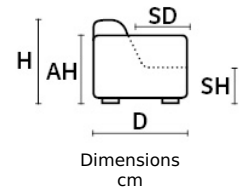

CHIC

 **ROSSINI**
MADE IN ITALY®

CHIC

ROSSINI
MADE IN ITALY

CHIC

D 104 | **H** 85 | **AH** 60 | **SH** 46 | **SD** 54

TECHNICAL DESCRIPTION

THICK STITCH:
STRUCTURE:
SEAT/BACK SUSPENSION:
SEAT/BACK CUSHIONS: