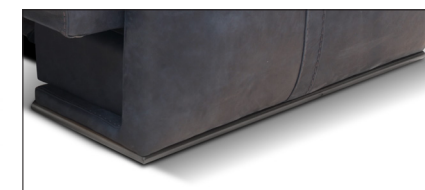

V414

V620

V621

TRAY

V104 RCL ELECTRIC
HEAD-FOOT
V150 ONLY ELECTRIC
HEADREST

CORNER OTTOMAN

SQUARE OTTOMAN

CORNER OTTOMAN
TERMINAL

CORNER STRAIGHT

CONSOLLE ANGLED

CONSOLLE STRAIGHT

UPON REQUEST ON
CONSOLLE

BASE OPTION 1: ARM BASE STAINLESS STEEL

BASE OPTION 2: ARM BASE METAL FUMÈ FINISHING

The company reserves the right without prior notice to make technical sheets changes and/or materials for quality product improvement.
Leather sofas are a handmade product and according to the leather covering selected there could be a measurement tolerance of about 2 inches (cm 5) on each sku