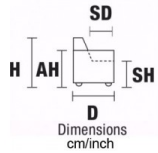

TRENDY

TRENDY

	<b>AB</b> Altezza Braccio	<b>A</b> Altezza	<b>A</b> Altezza Seduta	<b>AM</b> Altezza Massima	<b>P</b> Profondità	<b>P</b> Profondità Seduta	<b>PM</b> Profondità Massima	<b>L</b> Larghezza
	<b>AH</b> Arm Height	<b>H</b> Height	<b>SH</b> Seat Height	<b>MH</b> Maximum Height	<b>D</b> Deep	<b>SD</b> Seat Depth	<b>MD</b> Maximum Deep	<b>W</b> Width

					
W 310/121" D 101/39" H 82/32" AH 57/22" SH 46/18" SD 60/24"	W 255/100" D 101/39" H 82/32" AH 57/22" SH 46/18" SD 60/24"	W 225/87" D 101/39" H 82/32" AH 57/22" SH 46/18" SD 60/24"	W 195/77" D 101/39" H 82/32" AH 57/22" SH 46/18" SD 60/24"	W 175/69" D 101/39" H 82/32" AH 57/22" SH 46/18" SD 60/24"	W 114/45" D 101/39" H 82/32" AH 57/23" SH 46/18" SD 60/24"

VERSION CODE	V342	V347	V314	V214	V200	V100
DESCRIPTION	3 SEATER MAXI EXTRA	3 SEATER EXTRA	3 SEATER MAXI	2 SEATER MAXI	2 SEATER	ARMCHAIR

W 228/89" D 101/39" H 82/32" AH 57/22" SH 46/18" SD 60/24"	W 228/89" D 101/39" H 82/32" AH 57/22" SH 46/18" SD 60/24"	W 198/78" D 101/39" H 82/32" AH 57/22" SH 46/18" SD 60/24"	W 198/78" D 101/39" H 82/32" AH 57/22" SH 46/18" SD 60/24"	W 168/66" D 101/39" H 82/32" AH 57/22" SH 46/18" SD 60/24"	W 168/66" D 101/39" H 82/32" AH 57/22" SH 46/18" SD 60/24"	W 148/58" D 101/39" H 82/32" AH 57/22" SH 46/18" SD 60/24"
---	---	---	---	---	---	---