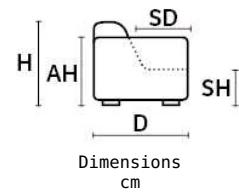

GLAMOUR

 **ROSSINI**
MADE IN ITALY®

GLAMOUR

GLAMOUR

D 97 | H 90 | AH 66 | SH 48 | SD 58

TECHNICAL DESCRIPTION

SPECIAL STITCH: Type "D" available as option
 THICK STITCH: Not Available
 STRUCTURE: Hardwood frame with metal insert for extra strength
 SEAT/BACK SUSPENSION: Reinforced elastic webbing