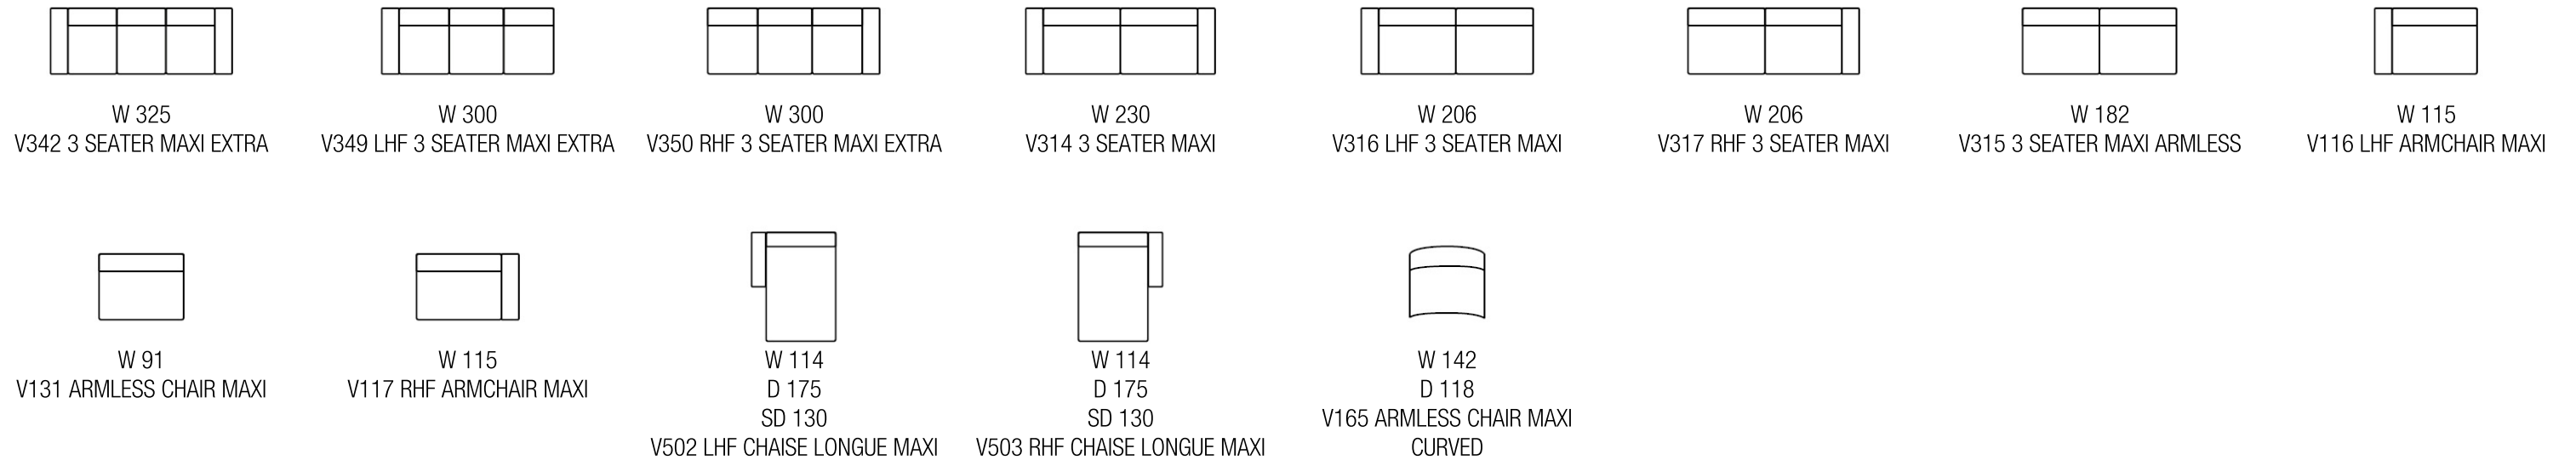

GLAMOUR

 **ROSSINI**
MADE IN ITALY®

GLAMOUR

GLAMOUR

D 97 | H 90 | AH 66 | SH 48 | SD 58

TECHNICAL DESCRIPTION

SPECIAL STITCH: Type "D" available as option
 THICK STITCH: Not Available
 STRUCTURE: Hardwood frame with metal insert for extra strength
 SEAT/BACK SUSPENSION: Reinforced elastic webbing

MAXI SEAT (VERSION OF THE GROUP HAVE THE SAME SEAT WIDTH)

MEDIUM SEAT (VERSION OF THE GROUP HAVE THE SAME SEAT WIDTH)

SMALL SEAT (VERSION OF THE GROUP HAVE THE SAME SEAT WIDTH)

GLAMOUR

D 97 | H 90 | AH 66 | SH 48 | SD 58

XSMALL SEAT (VERSION OF THE GROUP HAVE THE SAME SEAT WIDTH)

W 170
V200 2 SEATER

W 146
V202 LHF 2 SEATER

W 146
V203 RHF 2 SEATER

W 88
V101 LHF ARMCHAIR

W 88
V102 RHF ARMCHAIR

JOLLY (CAN BE COMBINED WITH ALL THE VERSION GROUP)

W 90
D 90
V611 OTTOMAN 90 X 90

FOOT OPTION 1:
STAINLESS STEEL FINISHING

FOOT OPTION 2:
STAINLESS STEEL FUME'
FINISHING

DECOR STITCH:
TYPE "D"