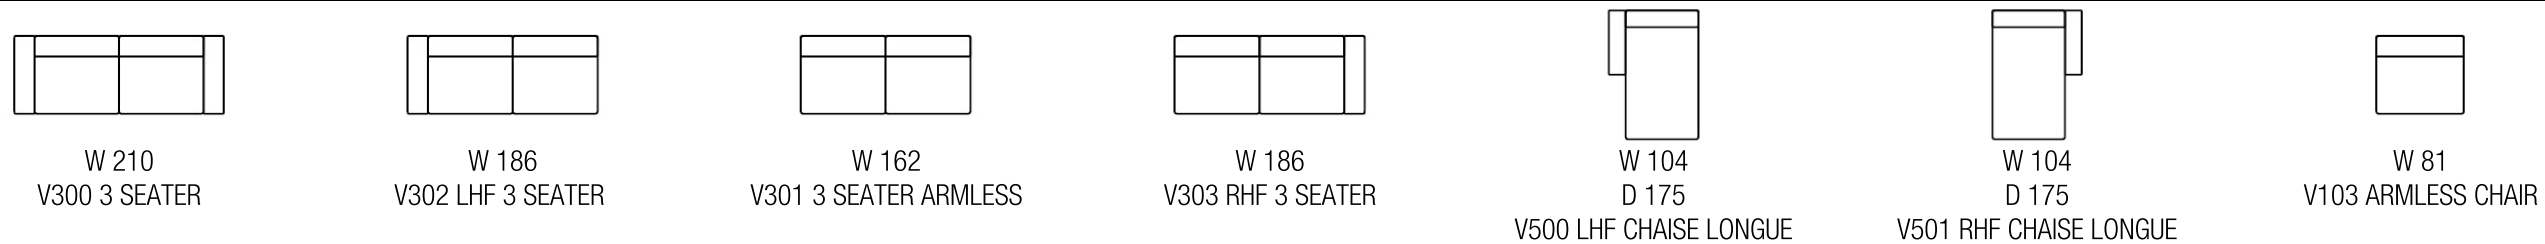

GLAMOUR

 **ROSSINI**
MADE IN ITALY®

GLAMOUR

GLAMOUR

D 97 | H 90 | AH 66 | SH 48 | SD 58

TECHNICAL DESCRIPTION

SPECIAL STITCH: Type "D" available as option
 THICK STITCH: Not Available
 STRUCTURE: Hardwood frame with metal insert for extra strength
 SEAT/BACK SUSPENSION: Reinforced elastic webbing

MAXI SEAT (VERSION OF THE GROUP HAVE THE SAME SEAT WIDTH)

MEDIUM SEAT (VERSION OF THE GROUP HAVE THE SAME SEAT WIDTH)

SMALL SEAT (VERSION OF THE GROUP HAVE THE SAME SEAT WIDTH)

GLAMOUR

D 97 | H 90 | AH 66 | SH 48 | SD 58

W 90
D 90
V611 OTTOMAN 90 X 90

FOOT OPTION 1:
STAINLESS STEEL FINISHING

FOOT OPTION 2:
STAINLESS STEEL FUME'
FINISHING

DECOR STITCH:
TYPE "D"