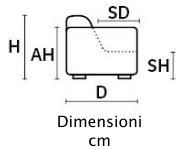

VENUS

VENUS

VENUS

Dimensioni
cm
D 82 | H 87 | AH 66 | SH 43 | SD 53

TECHNICAL DESCRIPTION

THICK STITCH:	Not Available	BASE SERIES:	
PIPING AS STANDARD:	Available without piping on request	OPTION 1:	STAINLESS STEEL SWIVEL BASE (Turns 360°)
STRUCTURE:	HARDWOOD FRAME FOR EXTRA STRENGTH	OPTION 2:	STAINLESS STEEL SWIVEL BASE (Turns 360°) TITANIUM FINISHING
SEAT/BACK SUSPENSION:	REINFORCED ELASTIC WEBBING	OPTION 3:	STAINLESS STEEL FOOT
SEAT/BACK CUSHIONS:	HIGH DENSITY ECOLOGIC OPEN CELL POLYURETHANE FOAM AND MEMORY FOAM COVERED WITH A LAYER OF DACRON WADDING.	OPTION 4:	STAINLESS STEEL FOOT TITANIUM FINISHING
DETACHABILITY:	NOT AVAILABLE		