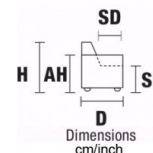

AB Altezza Braccio

A Altezza

A Altezza Seduta

AM Altezza Massima

P Profondità

P Profondità Seduta

PM Profondità Massima

L Larghezza

ML Larghezza Anteriore

LP Larghezza Posteriore

AH Arm Height

H Height

SH Seat Height

MH Maximum Height

D Deep

SD Seat Depth

MD Maximum Deep

W Width

WF Front Width

WB Back Width

VERSION MAXI: ALL ITEMS OF SECTIONS MAXI HAVE THE SAME SEAT WIDTH

W 220/89"
D 113/44"
H 87/34"
SH 48/19"

MD 176/69"
AH 66/26"
SD 55/22"
MH 104/41"

W 85/33"
D 113/44"
H 87/34"
SH 48/19"

MD 176/69"
AH 66/26"
SD 55/22"
MH 103/41"

W 110/43"
D 113/44"
H 87/34"
SH 48/19"

MD 176/69"
AH 66/26"
SD 55/22"
MH 104/41"

3 SEATER MAXI

LHF ARMCHAIR MAXI

ARMLESS MAXI

RHF ARMCHAIR MAXI

LHF CHAISE MAXI

RHF CHAISE MAXI

RCL ELECTRIC HEAD-FOOT VERSION V106 + V108

V106 RCL ELECTRIC HEAD-FOOT V121 RCL ELECTRIC HEAD

V119 RCL ELECTRIC HEAD-FOOT V120 RCL ELECTRIC HEAD-FOOT

V108 RCL ELECTRIC HEAD-FOOT V122 RCL ELECTRIC HEAD-FOOT

V506 ELECTRIC HEADREST

V507 ELECTRIC HEADREST

VERSION MINI: ALL ITEMS OF SECTIONS MINI HAVE THE SAME SEAT WIDTH

W 190/74"
D 113/44"
H 87/34"
SH 48/19"

MD 176/69"
AH 66/26"
SD 55/22"
MH 104/41"

W 95/37"
D 113/44"
H 87/34"
SH 48/19"

MD 176/69"
AH 66/26"
SD 55/22"
MH 104/41"

W 70/28"
D 113/44"
H 87/34"
SH 48/19"

MD 176/69"
AH 66/26"
SD 55/22"
MH 104/41"

2 SEATER MAXI

LHF ARMCHAIR MINI

ARMLESS CHAIR

RHF ARMCHAIR MINI

LHF CHAISE MINI

RHF CHAISE MINI

RCL ELECTRIC HEAD-FOOT VERSION V125 + V126

125 RCL ELECTRIC HEAD-FOOT 127 ONLY ELECTRIC HEADREST

123 RCL ELECTRIC HEAD-FOOT 124 ONLY ELECTRIC HEADREST

126 RCL ELECTRIC HEAD-FOOT 128 ONLY ELECTRIC HEADREST

V508 ELECTRIC HEADREST

V509 ELECTRIC HEADREST

VERSION JOLLY: ALL ITEMS OF SECTION JOLLY CAN BE MATCHED WITH ITEMS OF SECTION MAXI AND MINI

W 120/47"
D 113/44"
H 87/34"
SH 48/19"

MD 176/69"
D 137/54"
H 87/34"
SH 48/19"