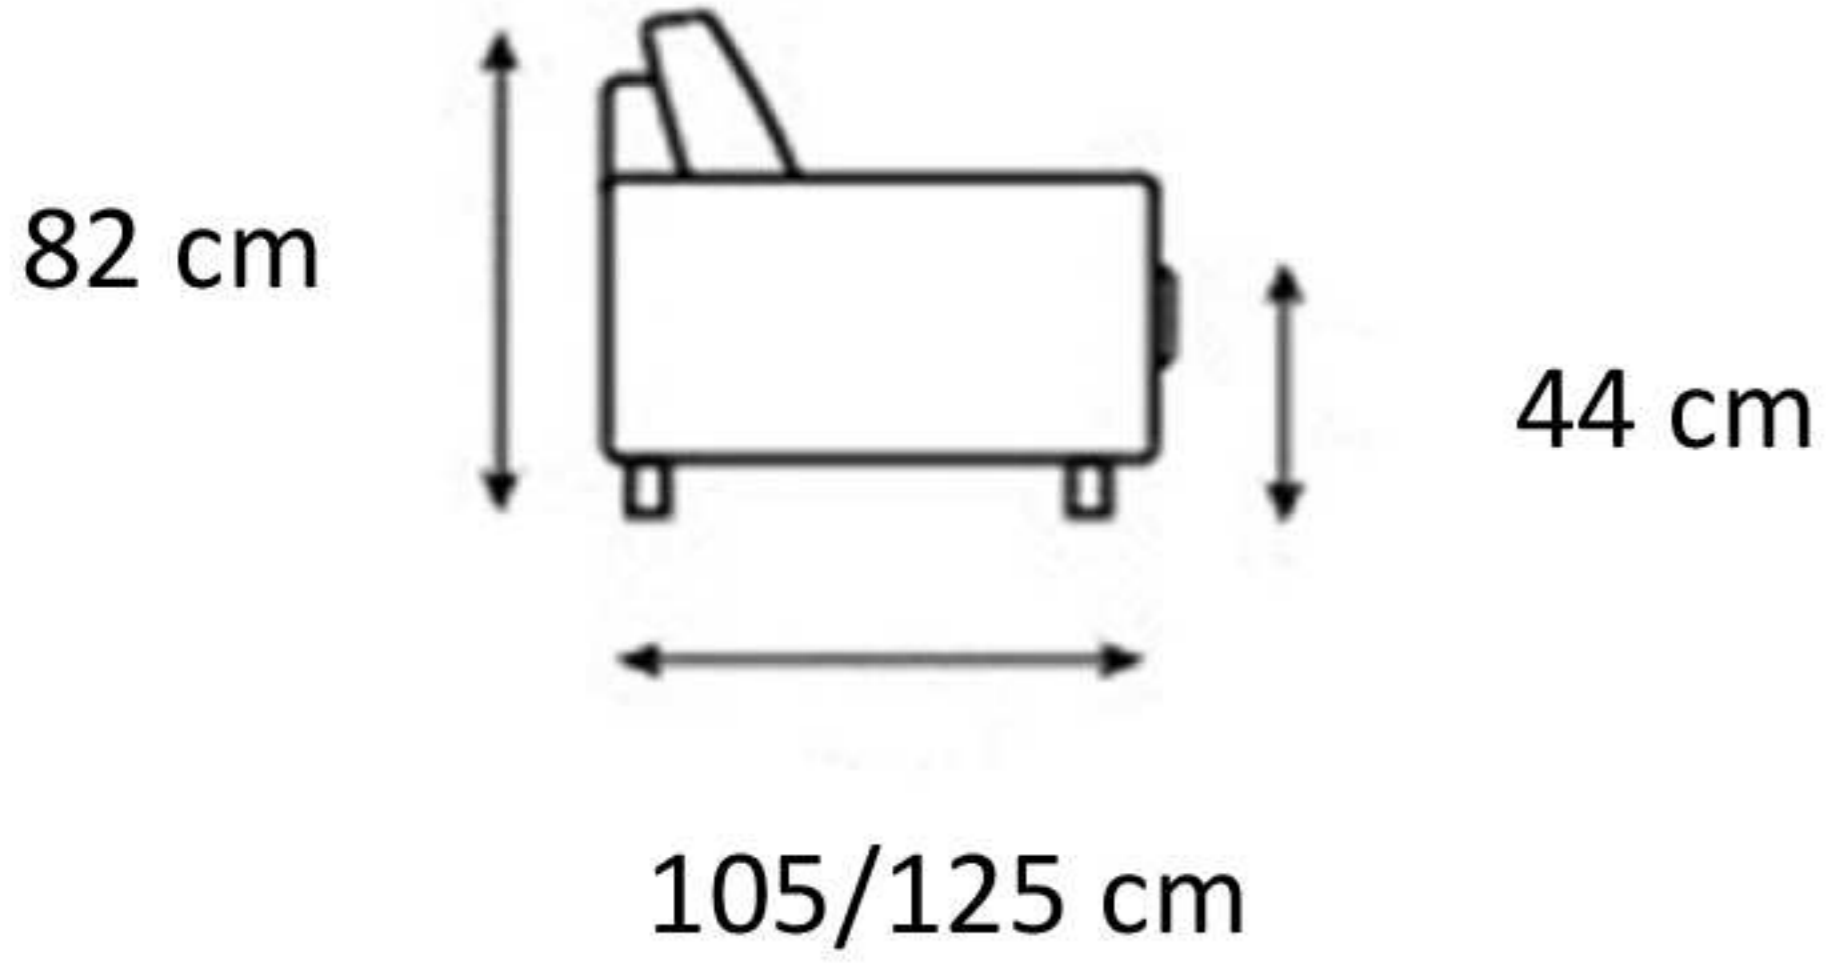

TANCREDI
HAND MADE SOFA

MOD. SERENA

3 seater

209 cm

2 seater

186 cm

corner Round 1 back

125 cm

3 seater 1 arm

186 cm

2 seater 1 arm

163 cm

corner Square 2 backs

125 cm

chair Terminal

143 cm

CH. Long.

157 cm

100 cm

chair pouff (no back)

80 cm