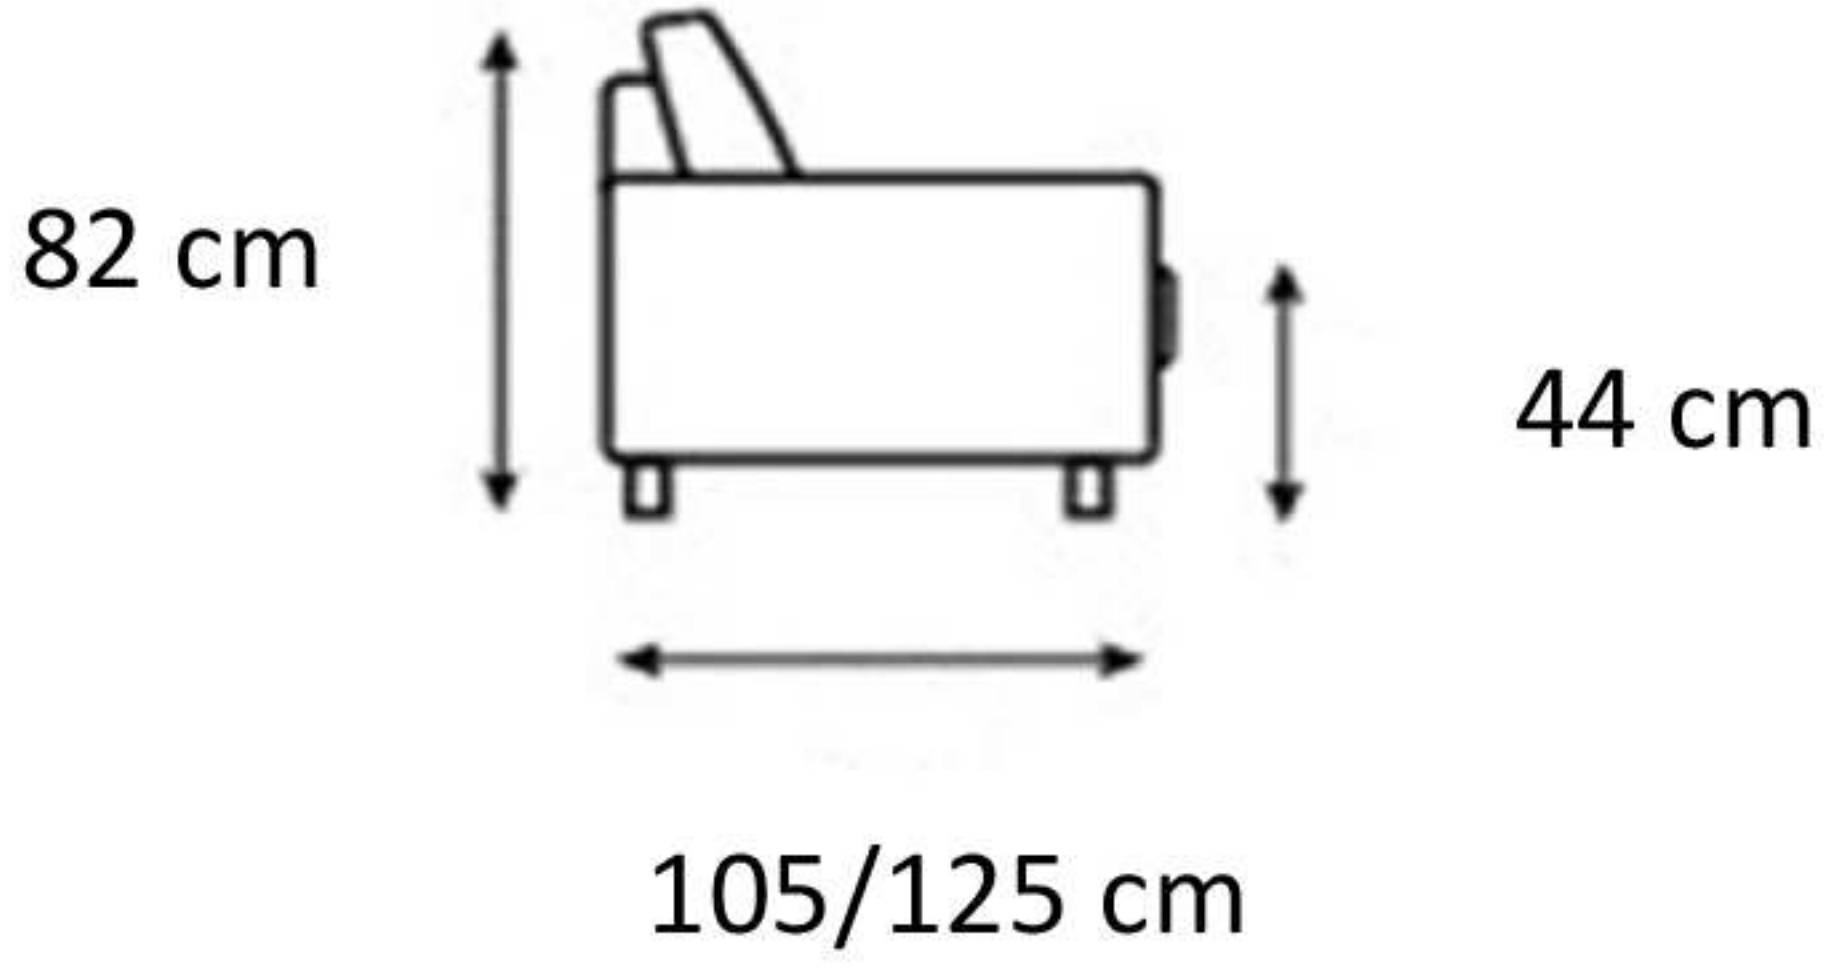

TANCREDI
HAND MADE SOFA

MOD. SERENA

3 seater

209 cm

2 seater

186 cm

corner Round 1 back

125 cm

3 seater 1 arm

186 cm

2 seater 1 arm

163 cm

corner Square 2 backs

125 cm

chair Terminal

143 cm

CH. Long.

157 cm

100 cm

chair pouff (no back)

80 cm