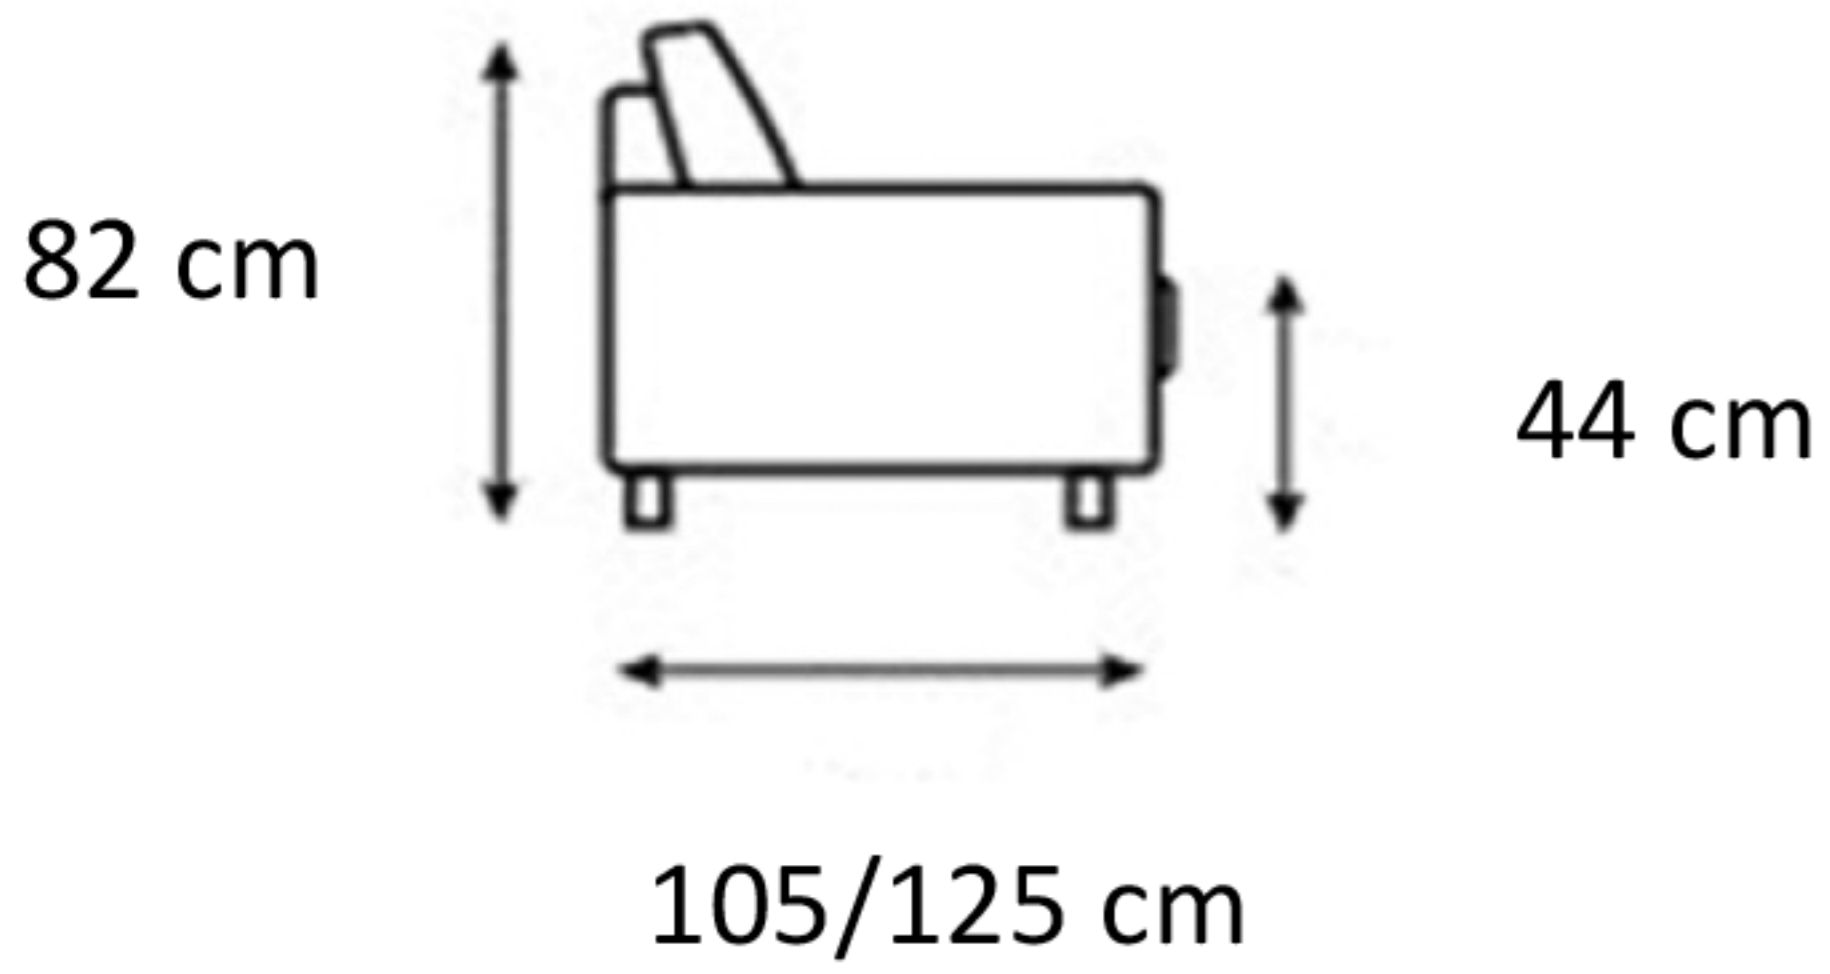

TANCREDI
HAND MADE SOFA

MOD. SALLY

3 seater

209 cm

2 seater

186 cm

corner Round 1 back

125 cm

3 seater 1 arm

186 cm

2 seater 1 arm

163 cm

corner Square 2 backs

125 cm

chair Terminal

143 cm

CH. Long.

157 cm

100 cm

chair pouff (no back)

80 cm