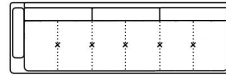

## STITCH OPTION

**NORMAL STITCH**

**THICK STITCH**

**D 100 H 86 AH 62 SH 48 SD 60**

**MAXI SEAT (VERSION OF THE GROUP HAVE THE SAME SEAT WIDTH)**

W 241  
V314 3 SEATER MAXI

W 224  
V316 LHF 3 SEATER MAXI

W 207  
V315 3 SEATER MAXI ARMLESS

W 224  
V317 RHF 3 SEATER MAXI

W 120  
V116 LHF ARMCHAIR MAXI

W 103  
V131 ARMLESS CHAIR MAXI

W 120  
V117 RHF ARMCHAIR MAXI

W 120  
D 173  
V502 LHF CHAISE LONGUE MAXI

W 120  
D 173  
V503 RHF CHAISE LONGUE MAXI

**MEDIUM SEAT (VERSION OF THE GROUP HAVE THE SAME SEAT WIDTH)**

W 313  
V343 3 SEATER PLUS EXTRA

W 220  
V304 3 SEATER PLUS

W 296  
V344 LHF 3 SEATER PLUS EXTRA

W 296  
V345 RHF 3 SEATER PLUS EXTRA

**SMALL SEAT (VERSION OF THE GROUP HAVE THE SAME SEAT WIDTH)**