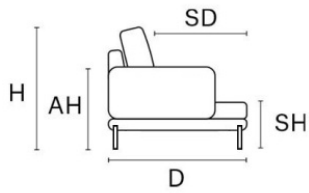

## STITCH OPTION

**NORMAL STITCH**

**THICK STITCH**

**D 100 H 86 AH 62 SH 48 SD 60**

**MAXI SEAT (VERSION OF THE GROUP HAVE THE SAME SEAT WIDTH)**

W 241  
V314 3 SEATER MAXI

W 224  
V316 LHF 3 SEATER MAXI

W 207  
V315 3 SEATER MAXI ARMLESS