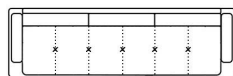

W 224  
V317 RHF 3 SEATER MAXI

W 120  
V116 LHF ARMCHAIR MAXI

W 103  
V131 ARMLESS CHAIR MAXI

W 120  
V117 RHF ARMCHAIR MAXI

W 120  
D 173  
V502 LHF CHAISE LONGUE MAXI

W 120  
D 173  
V503 RHF CHAISE LONGUE MAXI

**MEDIUM SEAT (VERSION OF THE GROUP HAVE THE SAME SEAT WIDTH)**

W 313  
V343 3 SEATER PLUS EXTRA

W 220  
V304 3 SEATER PLUS

W 296  
V344 LHF 3 SEATER PLUS EXTRA

W 296  
V345 RHF 3 SEATER PLUS EXTRA

**SMALL SEAT (VERSION OF THE GROUP HAVE THE SAME SEAT WIDTH)**