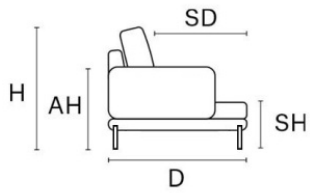

W 183  
V303 RHF 3 SEATER

W 100  
V101 LHF ARMCHAIR

W 83  
V103 ARMLESS CHAIR

W 100  
V102 RHF ARMCHAIR

W 100  
D 173  
V500 LHF CHAISE LONGUE

W 100  
D 173  
V501 RHF CHAISE LONGUE

**D 100 H 86 AH 62 SH 48 SD 60**

**XSMALL SEAT (VERSION OF THE GROUP HAVE THE SAME SEAT WIDTH)**

W 174  
V200 2 SEATER

W 157  
V202 LHF 2 SEATER

W 157  
V203 RHF 2 SEATER

**JOLLY (CAN BE COMBINED WITH ALL THE VERSION GROUP)**

W 103  
V100 ARMCHAIR